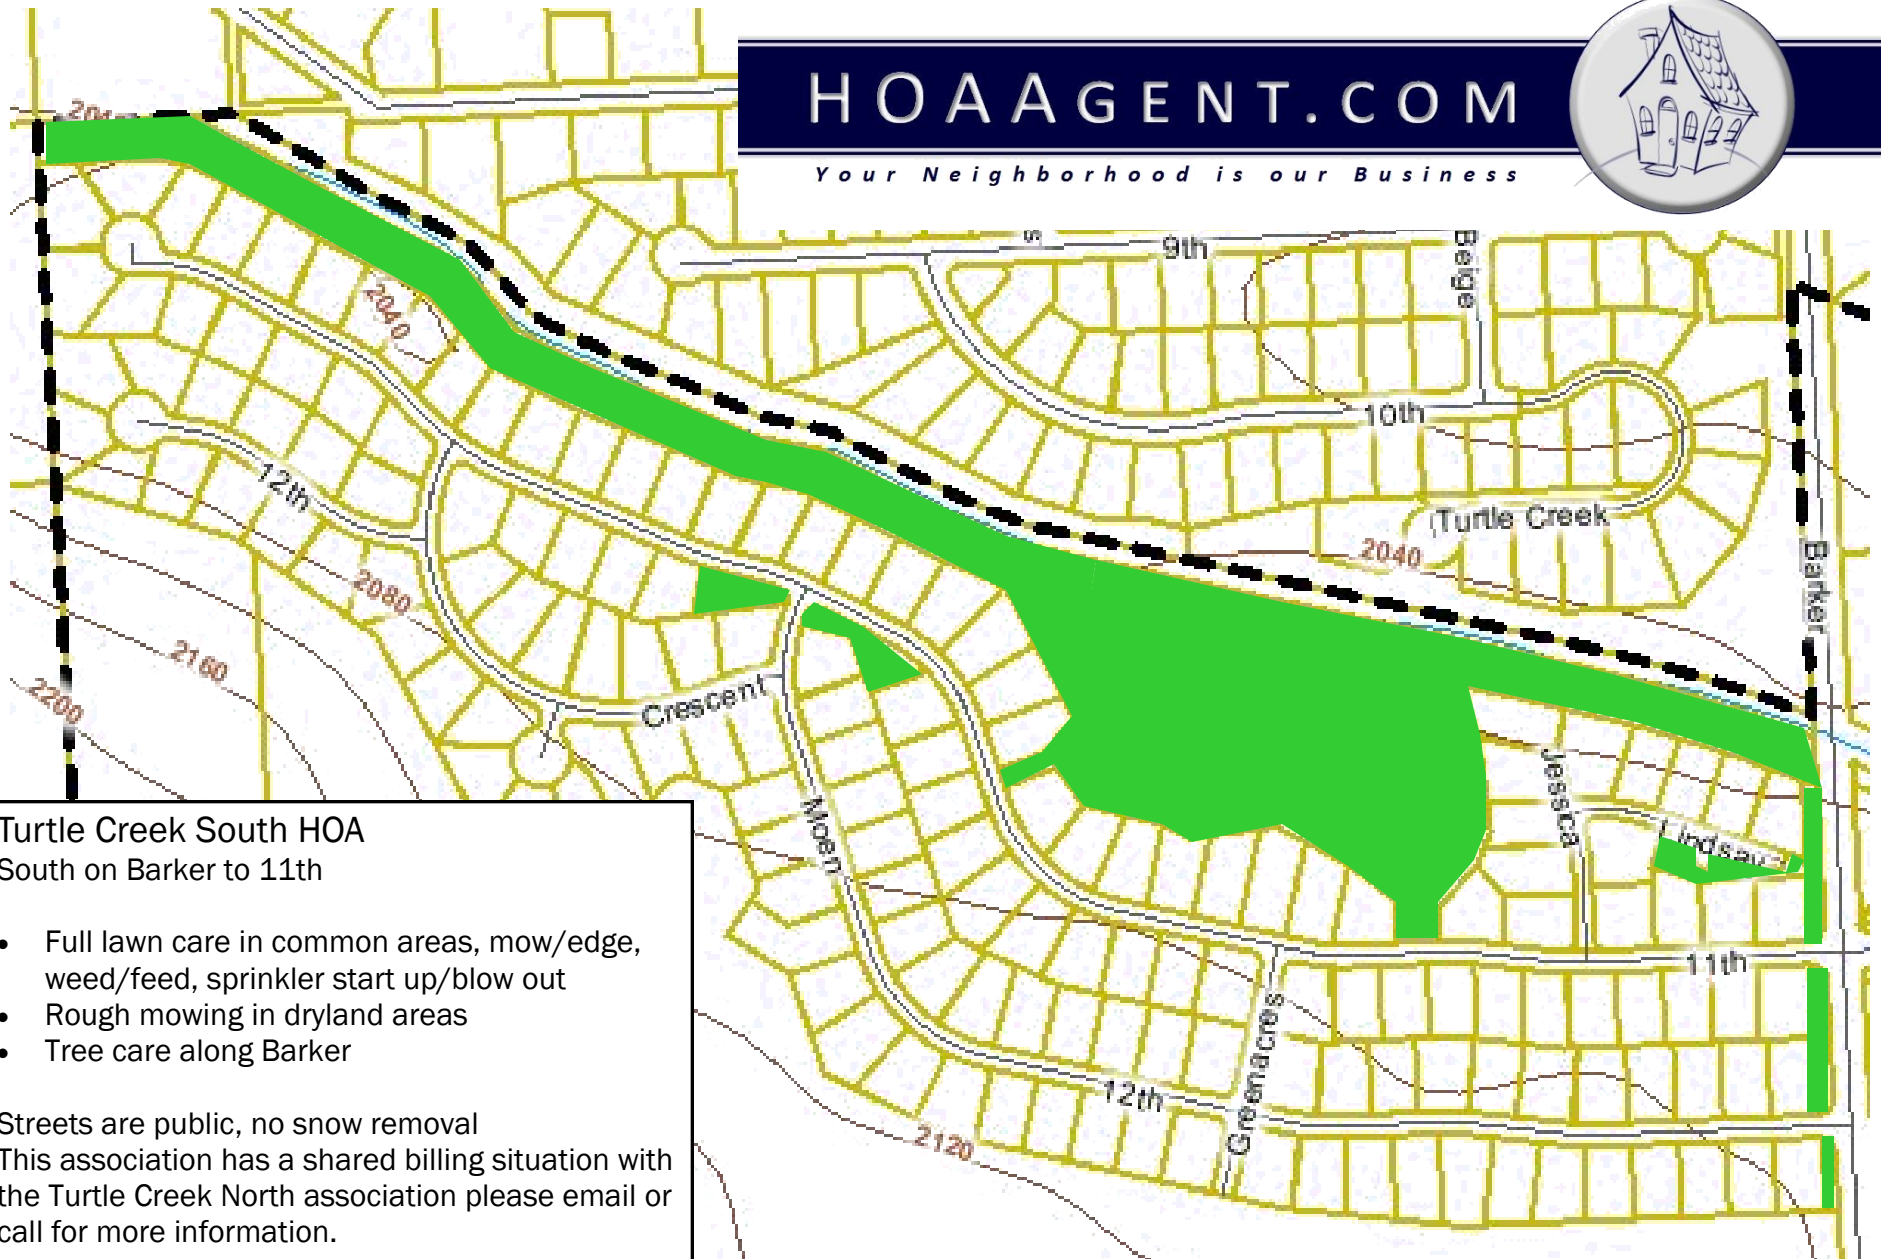

HOAAGENT.COM

Your Neighborhood is our Business

Turtle Creek South HOA South on Barker to 11th

- Full lawn care in common areas, mow/edge, weed/feed, sprinkler start up/blow out
- Rough mowing in dryland areas
- Tree care along Barker

Streets are public, no snow removal
This association has a shared billing situation with the Turtle Creek North association please email or call for more information.

HOMEOWNERS ASSOCIATION SERVICES, INC
11808 E MANSFIELD AVE, SUITE 1, SPOKANE, WA 99206 509.922.2494 OFFICE@HOAAGENT.COM